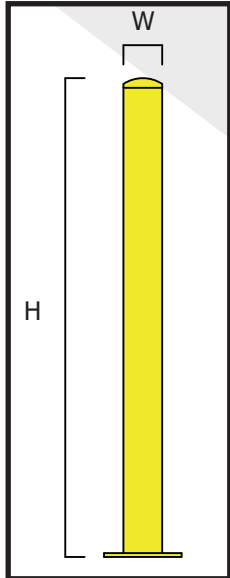

## RHINO PROTECTION BOLLARD PRICING AND SPECIFICATIONS

PRODUCT CODE	PRICE
PRO-B90-900	POA
PRO-B100-1200	POA
PRO-B114-1200	POA
PRO-B140-1300	POA
PRO-B165-1300	POA

PRODUCT CODE	H	W	BASE PLATE		BASE PLATE THICKNESS	WALL THICKNESS	TOTAL WEIGHT
			R	X			
PRO-B90-900	900MM	90MM	R	196MM	8MM	4MM	11KG
PRO-B100-1200	1200MM	100MM	R	215MM	10MM	4MM	13KG
PRO-B114-1200	1200MM	114MM	R	235MM	10MM	4.5MM	17KG
PRO-B140-1300	1300MM	140MM	R	300MM	12MM	5MM	28KG
PRO-B165-1300	1300MM	165MM	R	300MM	12MM	5MM	31KG

**NOTES:**

**Material:** 250 Grade Australian Made Steel

**Grade:** CL350L0 - Tensile strength exceeds AS 1074 specification

**Finish:** Zinc plated and painted in safety yellow

**Dimension Units:** Millimeters